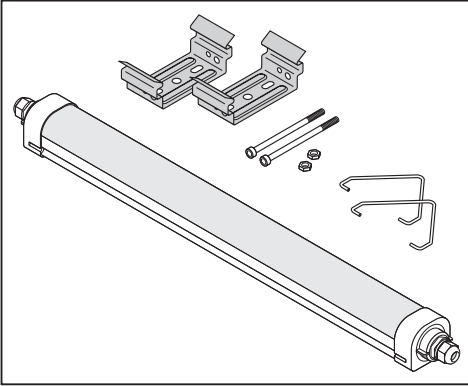

n	B10	B16	C10	C16	Nx
DP COMP V 600	68	109	90	145	N/A
DP COMP TH V 1200	31	50	42	67	80
DP COMP TH V 1500 (50W)	20	33	27	44	51
DP COMP TH V 1500 (62W)	16	26	22	35	42